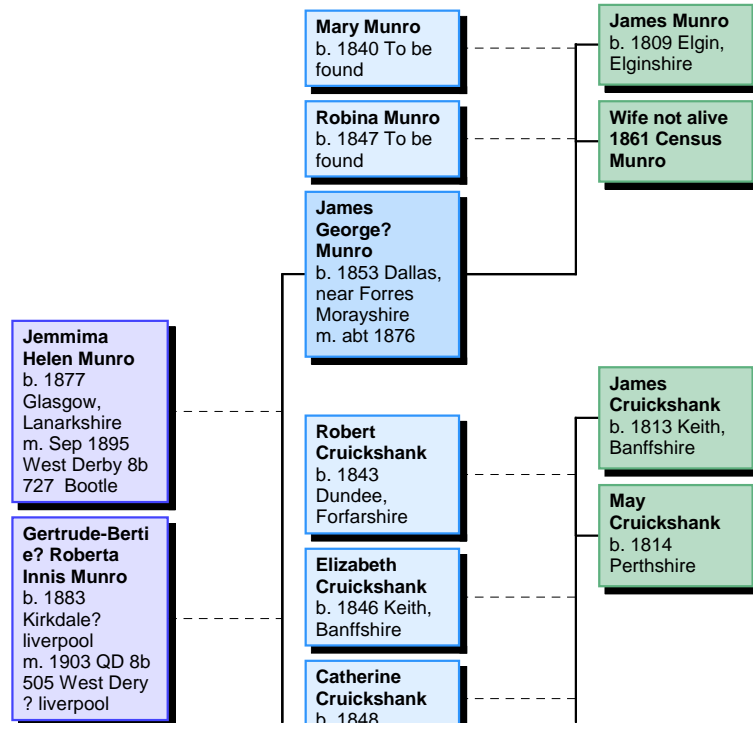

**Beatrice
Randall**
b. 1870 St
Pancras ?

**Ernest Henry
Randall**
b. 1872 Exeter,
St Thomas
c. 1882 Parish
Church of St.
Edmunds
d. Qtr June

Full History of
Littleton
Family
available

**William Spry
Littleton**
b. 1814
Moricetown,
Devonport,
Devon

Susan Jones
d. 1856

James George Munro
b. 1885
Kirkdale, 22
Woodbine
Street
d. 1974
Fazackerley
Hospital
bu. 1974
Kirkdale
Cemetery,
Walton-on-the
Hill 717
section 9
120519

Jane Cruickshank
b. abt 1855
Keith,
Banffshire