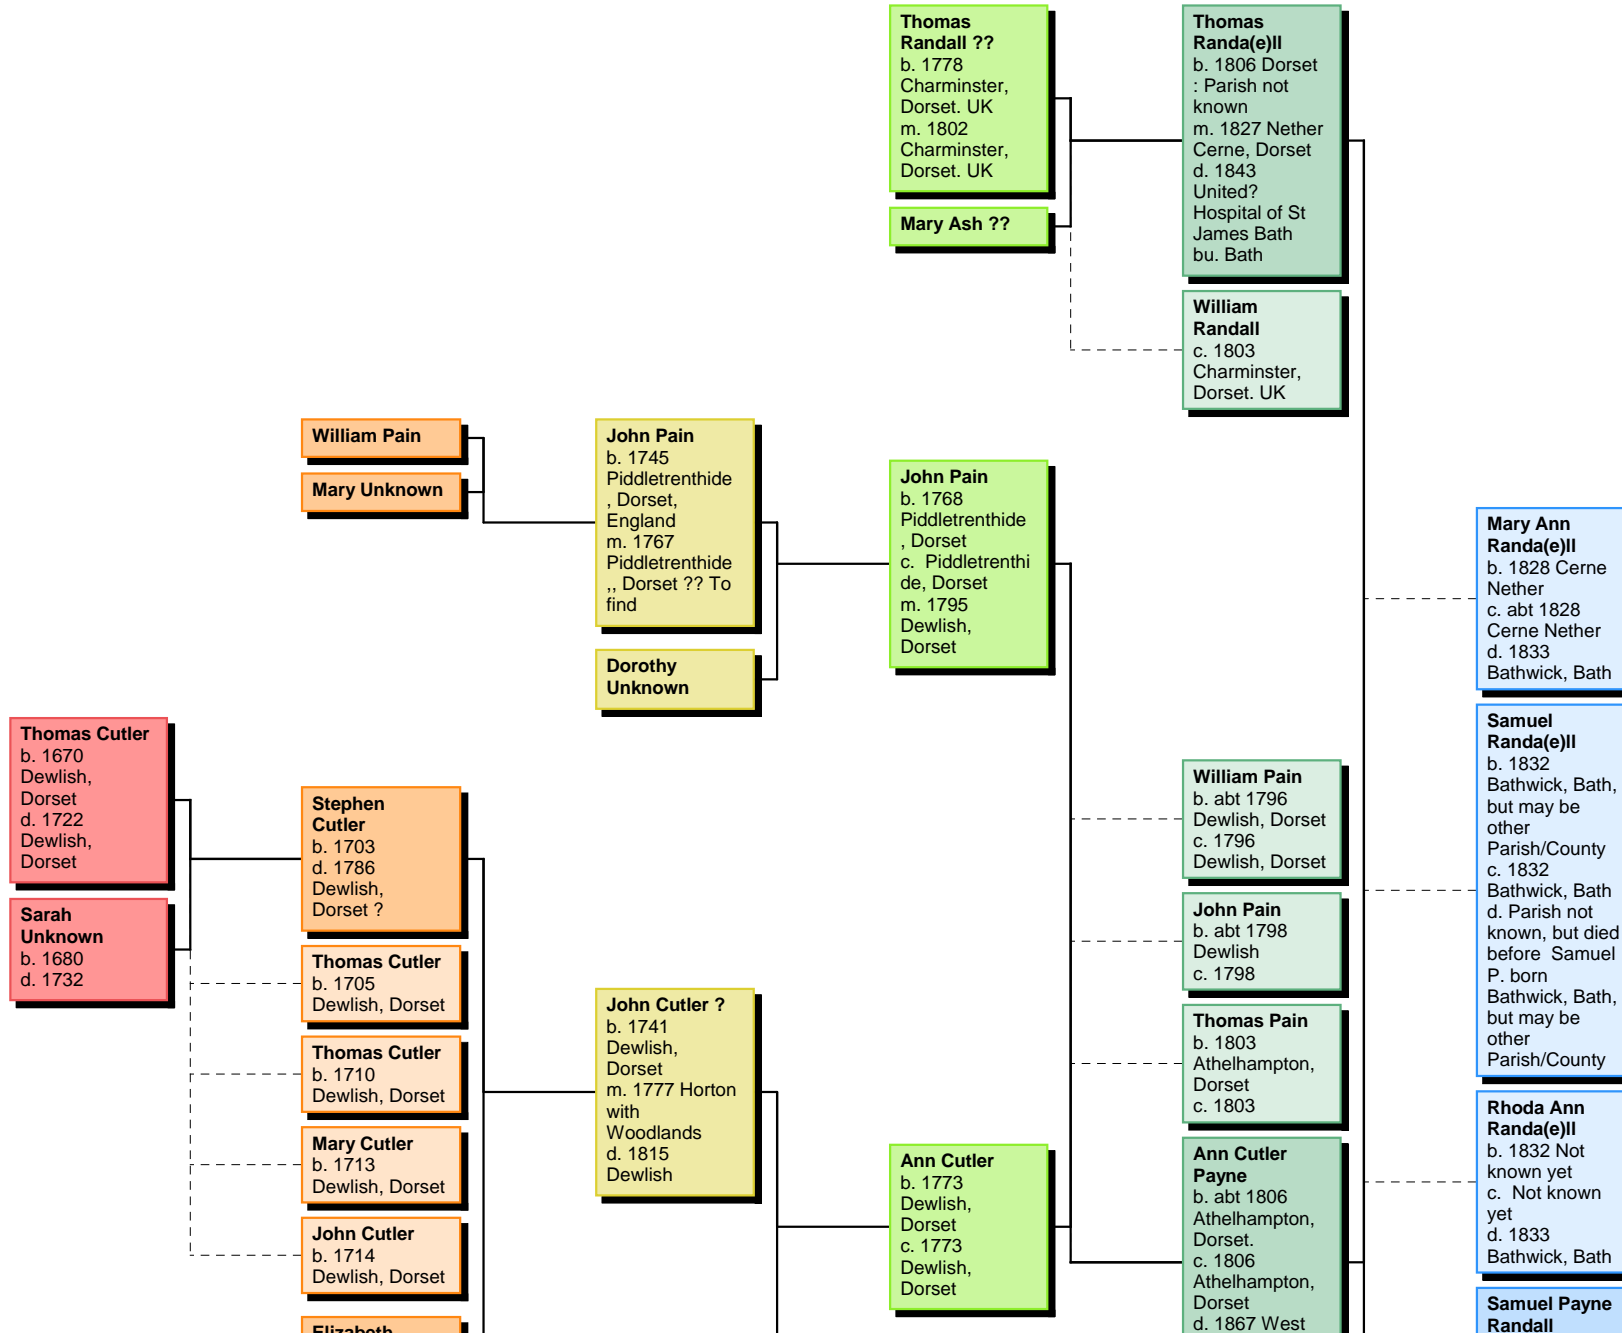

Ancestors of Brian Ingall Randall